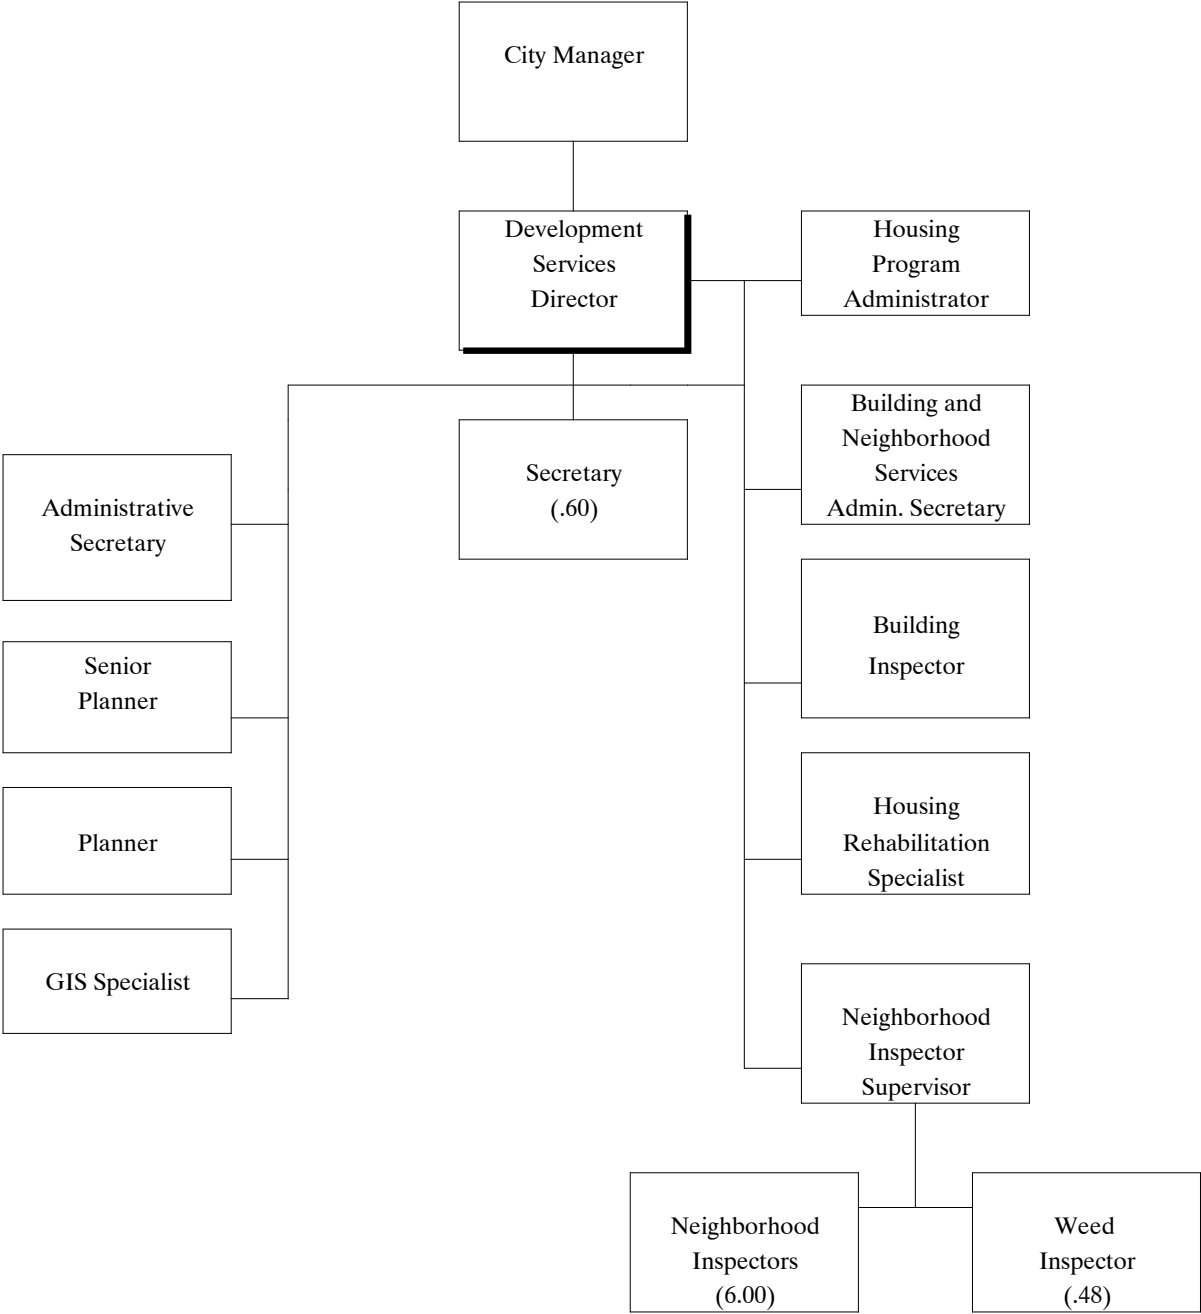

CITY OF CARBONDALE, ILLINOIS
Organizational Chart

Development Services Department
General Fund

Total Number of Employees -
 (17.08)