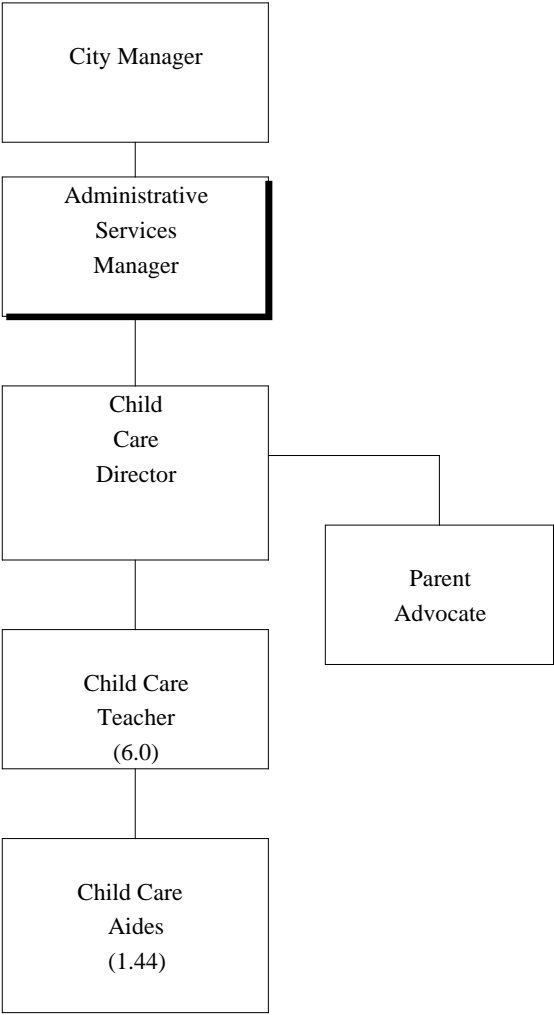

CITY OF CARBONDALE, ILLINOIS
Organizational Chart

Community Services Department
Child Care Services Fund

Total Number of Employees -
(9.44)