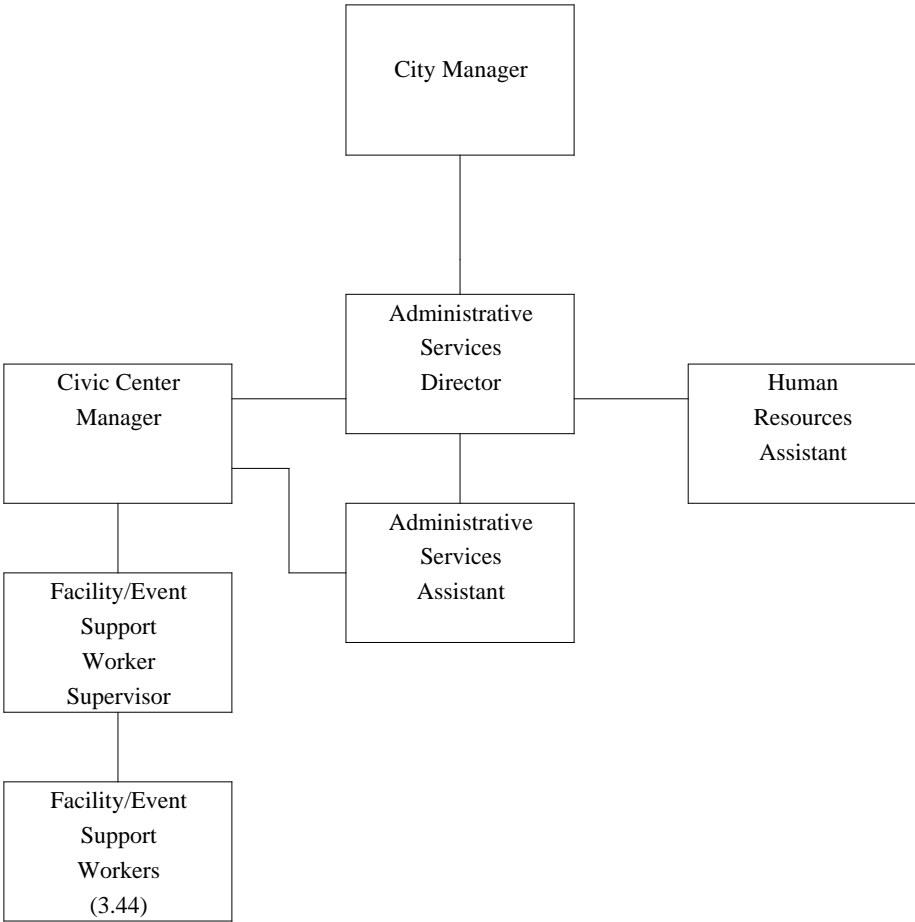

CITY OF CARBONDALE, ILLINOIS
Organizational Chart

Administrative Services Department
General Fund

Total Number of Employees -
(8.44)